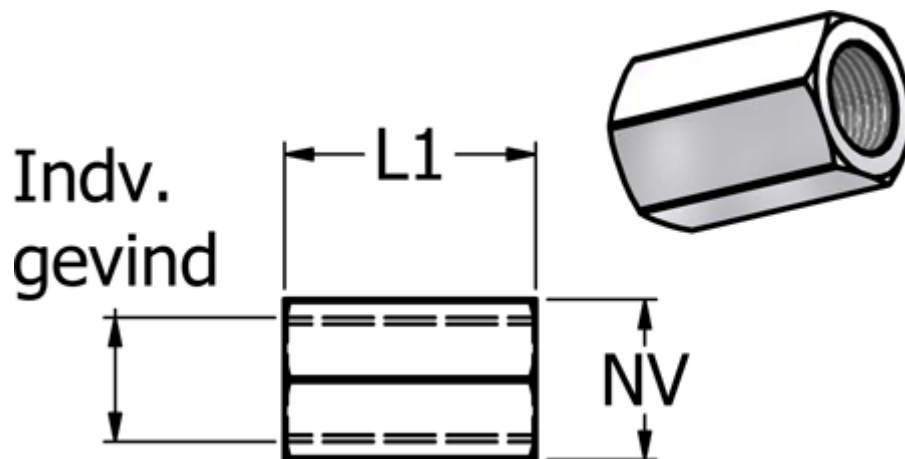

Article number: 58625222ES

Description: Stainless sleeve 252.22-ES, G 1/4"

Measures

Internal thread = G 1/4"

L1 = 26

NV = 17